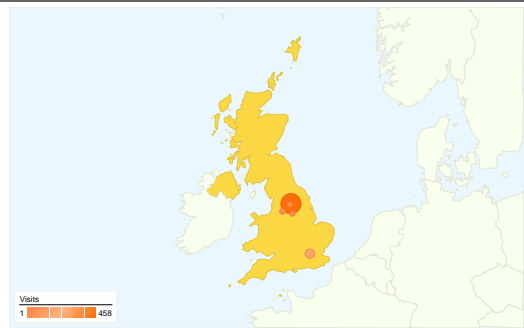

Visitors
785

Map Overlay GB

Traffic Sources Overview

- **Search Engines**
680.00 (64.89%)
- **Referring Sites**
210.00 (20.04%)
- **Direct Traffic**
158.00 (15.08%)

All Traffic Sources

Source/Medium	Visits	% visits
google / organic	599	57.16%
educationleeds.co.uk / referral	183	17.46%
(direct) / (none)	158	15.08%
yahoo / organic	32	3.05%
msn / organic	15	1.43%

All traffic sources sent a total of 1,048 visits

-  15.08% Direct Traffic
-  20.04% Referring Sites
-  64.89% Search Engines

- Search Engines
680.00 (64.89%)
- Referring Sites
210.00 (20.04%)
- Direct Traffic
158.00 (15.08%)

Country/Territory Detail:

United Kingdom

Jan 1, 2009 - Mar 31, 2009

Comparing to: Site

This country/territory sent 1,011 visits via 117 cities

Site Usage

Visits	Pages/Visit	Avg. Time on Site	% New Visits	Bounce Rate	
1,011 % of Site Total: 96.47%	3.24 Site Avg: 3.17 (2.26%)	00:03:06 Site Avg: 00:03:00 (3.29%)	68.35% Site Avg: 69.47% (-1.61%)	44.61% Site Avg: 46.09% (-3.21%)	
City	Visits	Pages/Visit	Avg. Time on Site	% New Visits	Bounce Rate
Leeds	458	3.77	00:03:51	56.11%	39.08%
London	151	2.54	00:02:00	85.43%	49.67%
Manchester	46	3.98	00:02:24	73.91%	47.83%
Pudsey	32	2.84	00:03:47	68.75%	34.38%
Sheffield	32	3.22	00:03:39	71.88%	31.25%
Shipley	16	2.31	00:02:00	75.00%	43.75%
Nottingham	16	8.44	00:11:44	56.25%	6.25%
Batley	16	2.25	00:01:50	68.75%	50.00%
(not set)	13	2.23	00:01:56	92.31%	84.62%