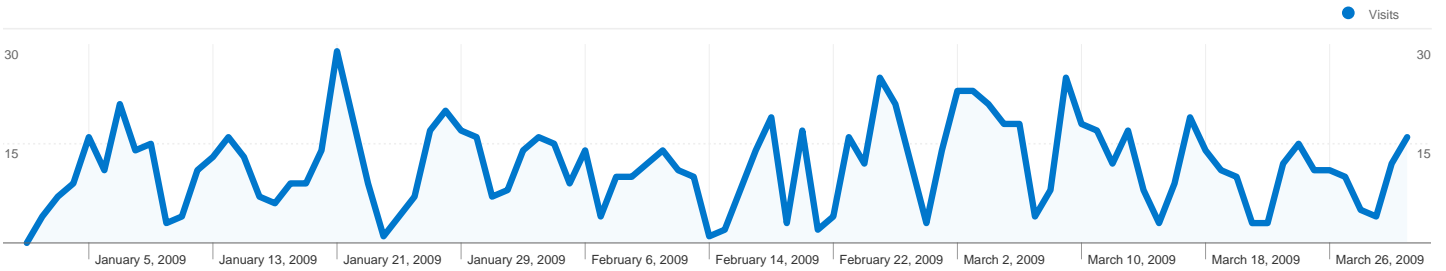

All Traffic Sources

Comparing to: Site

All traffic sources sent 1,048 visits via 25 sources and mediums

Site Usage

Visits 1,048 % of Site Total: 100.00%	Pages/Visit 3.17 Site Avg: 3.17 (0.00%)	Avg. Time on Site 00:03:00 Site Avg: 00:03:00 (0.00%)	% New Visits 69.47% Site Avg: 69.47% (0.00%)	Bounce Rate 46.09% Site Avg: 46.09% (0.00%)	
Source/Medium	Visits	Pages/Visit	Avg. Time on Site	% New Visits	Bounce Rate
google / organic	599	2.56	00:01:57	73.29%	51.42%
educationleeds.co.uk / referral	183	3.71	00:03:20	73.77%	33.33%
(direct) / (none)	158	5.30	00:07:17	39.24%	30.38%
yahoo / organic	32	2.09	00:01:32	87.50%	68.75%
msn / organic	15	4.07	00:02:14	66.67%	46.67%
aol / organic	14	1.29	00:01:37	100.00%	78.57%
search / organic	14	3.36	00:03:47	85.71%	50.00%
live / organic	5	5.20	00:05:13	60.00%	20.00%
images.google.com / referral	4	1.00	00:00:00	100.00%	100.00%
search1.sky.com / referral	4	1.25	00:00:44	100.00%	75.00%

1 - 10 of 25