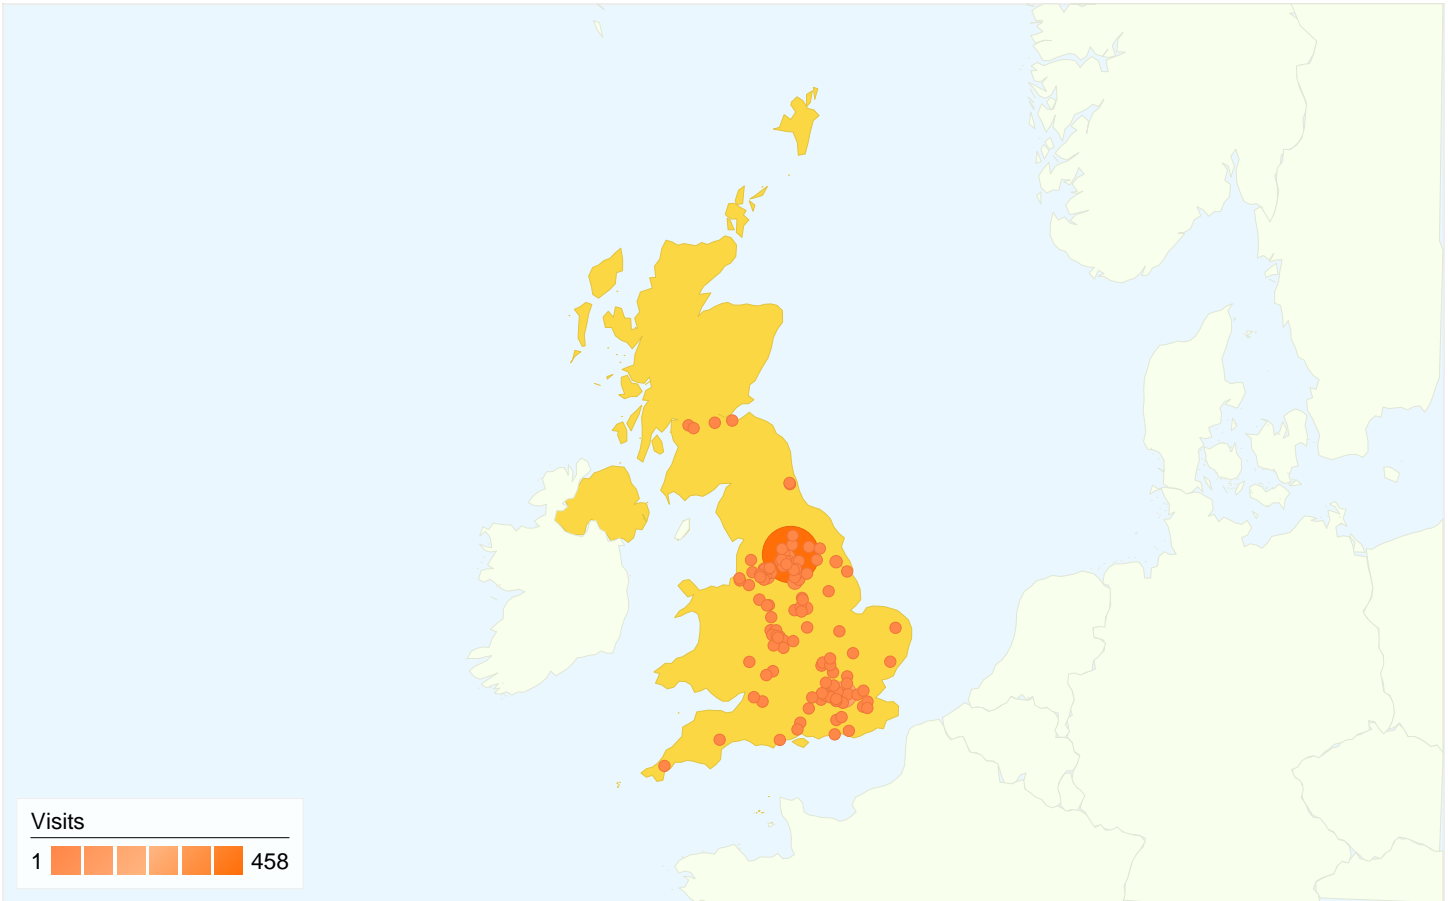

All traffic sources sent a total of 1,048 visits

-  15.08% Direct Traffic
-  20.04% Referring Sites
-  64.89% Search Engines

- Search Engines
680.00 (64.89%)
- Referring Sites
210.00 (20.04%)
- Direct Traffic
158.00 (15.08%)

Top Traffic Sources

Sources	Visits	% visits	Keywords	Visits	% visits
google (organic)	599	57.16%	leeds parent partnership	66	9.71%
educationleeds.co.uk (referral)	183	17.46%	parent partnership leeds	64	9.41%
(direct) ((none))	158	15.08%	leeds parent partnership	13	1.91%
yahoo (organic)	32	3.05%	leeds inclusive learning	10	1.47%
msn (organic)	15	1.43%	parent partnership service	9	1.32%

Country/Territory Detail:

United Kingdom

Jan 1, 2009 - Mar 31, 2009

Comparing to: Site

This country/territory sent 1,011 visits via 117 cities

Site Usage

Visits	Pages/Visit	Avg. Time on Site	% New Visits	Bounce Rate	
1,011 % of Site Total: 96.47%	3.24 Site Avg: 3.17 (2.26%)	00:03:06 Site Avg: 00:03:00 (3.29%)	68.35% Site Avg: 69.47% (-1.61%)	44.61% Site Avg: 46.09% (-3.21%)	
City	Visits	Pages/Visit	Avg. Time on Site	% New Visits	Bounce Rate
Leeds	458	3.77	00:03:51	56.11%	39.08%
London	151	2.54	00:02:00	85.43%	49.67%
Manchester	46	3.98	00:02:24	73.91%	47.83%
Pudsey	32	2.84	00:03:47	68.75%	34.38%
Sheffield	32	3.22	00:03:39	71.88%	31.25%
Shipley	16	2.31	00:02:00	75.00%	43.75%
Nottingham	16	8.44	00:11:44	56.25%	6.25%
Batley	16	2.25	00:01:50	68.75%	50.00%
(not set)	13	2.23	00:01:56	92.31%	84.62%