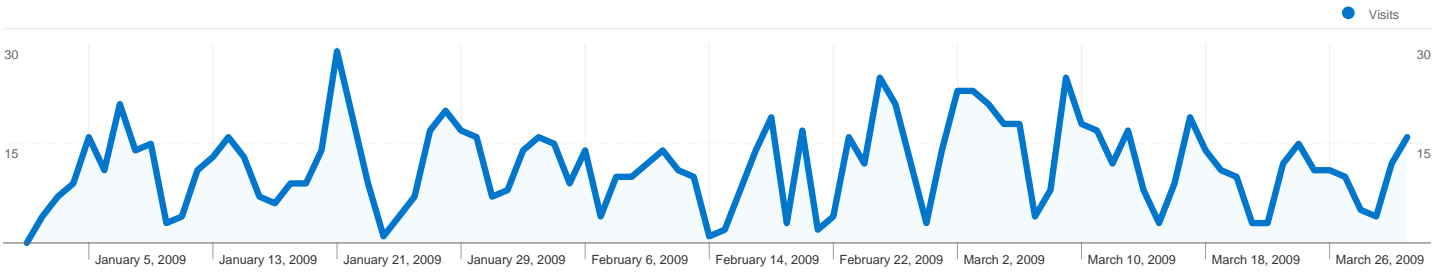

All traffic sources sent a total of 1,048 visits

- 15.08% Direct Traffic
- 20.04% Referring Sites
- 64.89% Search Engines

- Search Engines
  680.00 (64.89%)
- Referring Sites
  210.00 (20.04%)
- Direct Traffic
  158.00 (15.08%)

Top Traffic Sources

Sources	Visits	% visits	Keywords	Visits	% visits
google (organic)	599	57.16%	leeds parent partnership	66	9.71%
educationleeds.co.uk (referral)	183	17.46%	parent partnership leeds	64	9.41%
(direct) ((none))	158	15.08%	leeds parent partnership	13	1.91%
yahoo (organic)	32	3.05%	leeds inclusive learning	10	1.47%
msn (organic)	15	1.43%	parent partnership service	9	1.32%