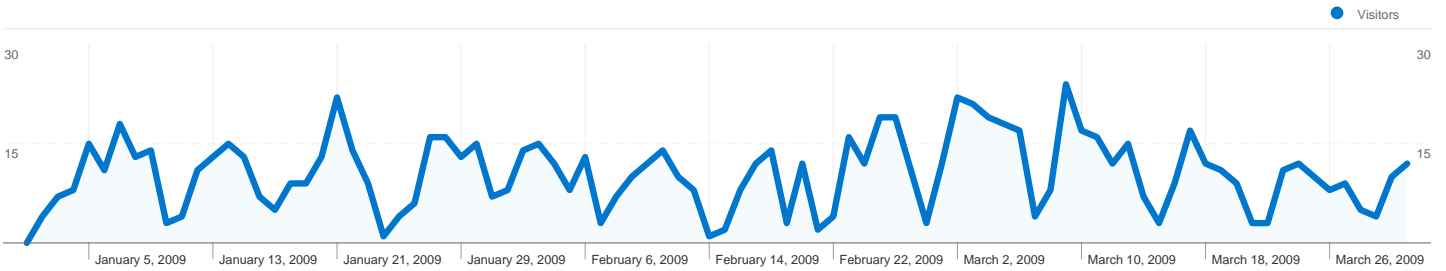

785 people visited this site

1,048 Visits

785 Absolute Unique Visitors

3,322 Pageviews

3.17 Average Pageviews

00:03:00 Time on Site

46.09% Bounce Rate

69.47% New Visits

Technical Profile

Browser	Visits	% visits	Connection Speed	Visits	% visits
Internet Explorer	868	82.82%	Unknown	412	39.31%
Firefox	141	13.45%	DSL	324	30.92%
Safari	33	3.15%	Cable	205	19.56%
Opera	3	0.29%	T1	60	5.73%
Mozilla	1	0.10%	Dialup	35	3.34%