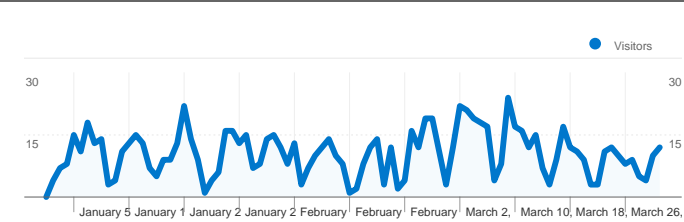

Site Usage

1,048 Visits

46.09% Bounce Rate

3,322 Pageviews

00:03:00 Avg. Time on Site

3.17 Pages/Visit

69.47% % New Visits

Visitors Overview

1 - 10 of 62

Content Overview

Comparing to: Site

Pages on this site were viewed a total of 3,322 times

 **3,322** Pageviews

 **2,386** Unique Views

 **46.09%** Bounce Rate

Top Content